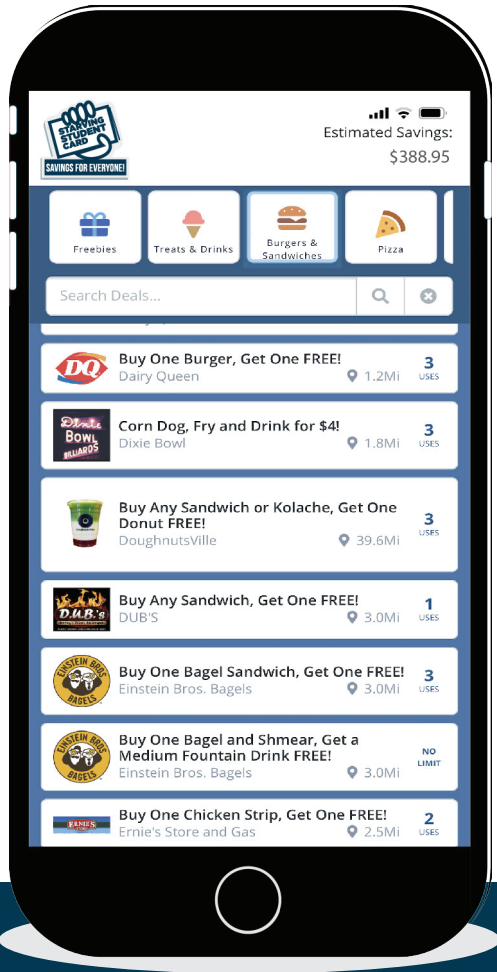

The New **Starving Student Card** App is **HERE!**

Anyone can Support a Student and **SAVE!**

- ✓ Annual memberships are just \$30!
- ✓ Schools earn \$15! per membership!
- ✓ New deals will be added regularly!
- ✓ Get offers throughout the State!
- ✓ Watch your savings calculator grow!

Preview the App at:
SSCDEALS.com

Point your phone's camera at the QR code, Wait for the link to automatically generate, then click!

THANK YOU!